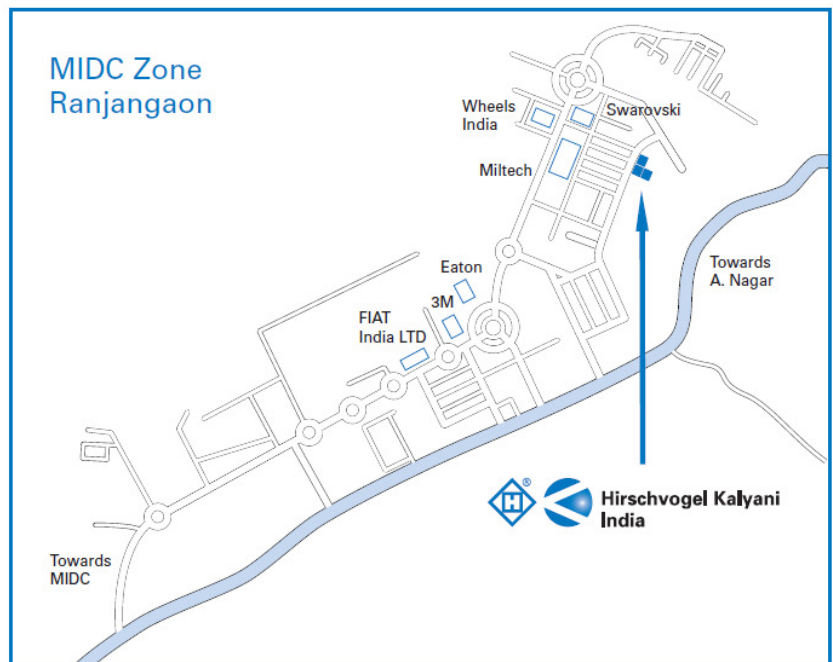

## Driving Directions to Hirschvogel Kalyani India Pvt. Ltd. & KTSL

### From Pune Airport

- After exiting from the airport take right turn.  
0.10 Km
- Take first left turn and drive along New Airport road.  
2.60 Km
- Take left turn onto Pune-Nagar highway.
- Keep driving straight on the Pune - Nagar highway.
- Landmark – 1<sup>st</sup> toll booth.  
20.00 Km
- Keep driving straight ( Landmark – on Right side Mahaganpati Temple).  
25.00 Km
- Take first left turn into MIDC zone.  
2.00 Km
- Drive straight to 1<sup>st</sup> roundabout (cross Fiat Plant)  
3.70 Km
- Take left turn at roundabout ( Landmark – State Bank of India & Post Office)
- Continue driving to 2<sup>nd</sup> roundabout (Landmark – Wheels India Ltd.)  
1.00 Km
- Take right turn at roundabout, Cross intersection and drive straight.  
0.80 Km
- Take left turn and make U-turn  
0.20 Km
- Arrival at Hirschvogel Kalyani India Pvt. Ltd. & KTSL.