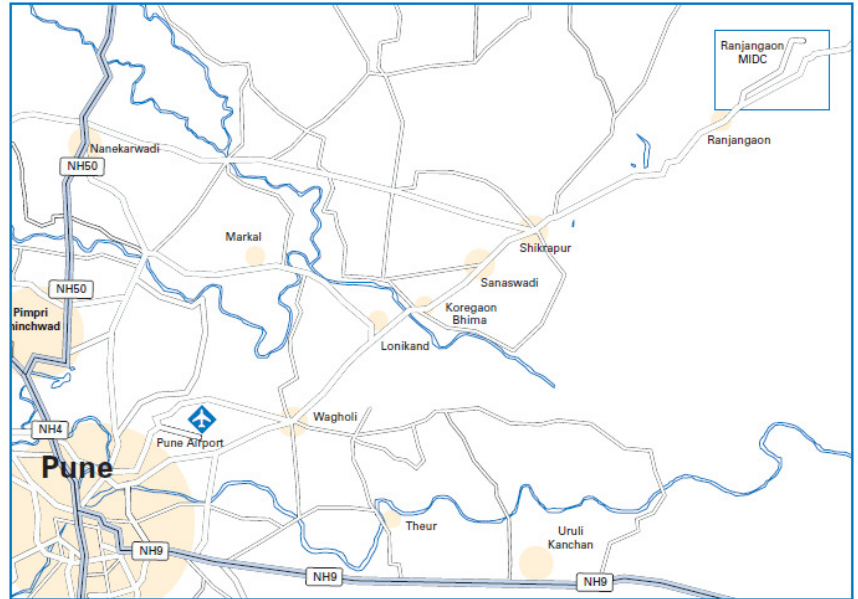

## Driving Directions to Hirschvogel Kalyani India Pvt. Ltd. & KTSL

### From Pune Airport

- After exiting from the airport take right turn.  
0.10 Km
- Take first left turn and drive along New Airport road.  
2.60 Km
- Take left turn onto Pune-Nagar highway.
- Keep driving straight on the Pune - Nagar highway.
- Landmark – 1<sup>st</sup> toll booth.  
20.00 Km
- Keep driving straight ( Landmark – on Right side Mahaganpati Temple).  
25.00 Km
- Take first left turn into MIDC zone.  
2.00 Km
- Drive straight to 1<sup>st</sup> roundabout (cross Fiat Plant)  
3.70 Km
- Take left turn at roundabout ( Landmark – State Bank of India & Post Office)
- Continue driving to 2<sup>nd</sup> roundabout (Landmark – Wheels India Ltd.)  
1.00 Km
- Take right turn at roundabout, Cross intersection and drive straight.  
0.80 Km
- Take left turn and make U-turn  
0.20 Km
- Arrival at Hirschvogel Kalyani India Pvt. Ltd. & KTSL.